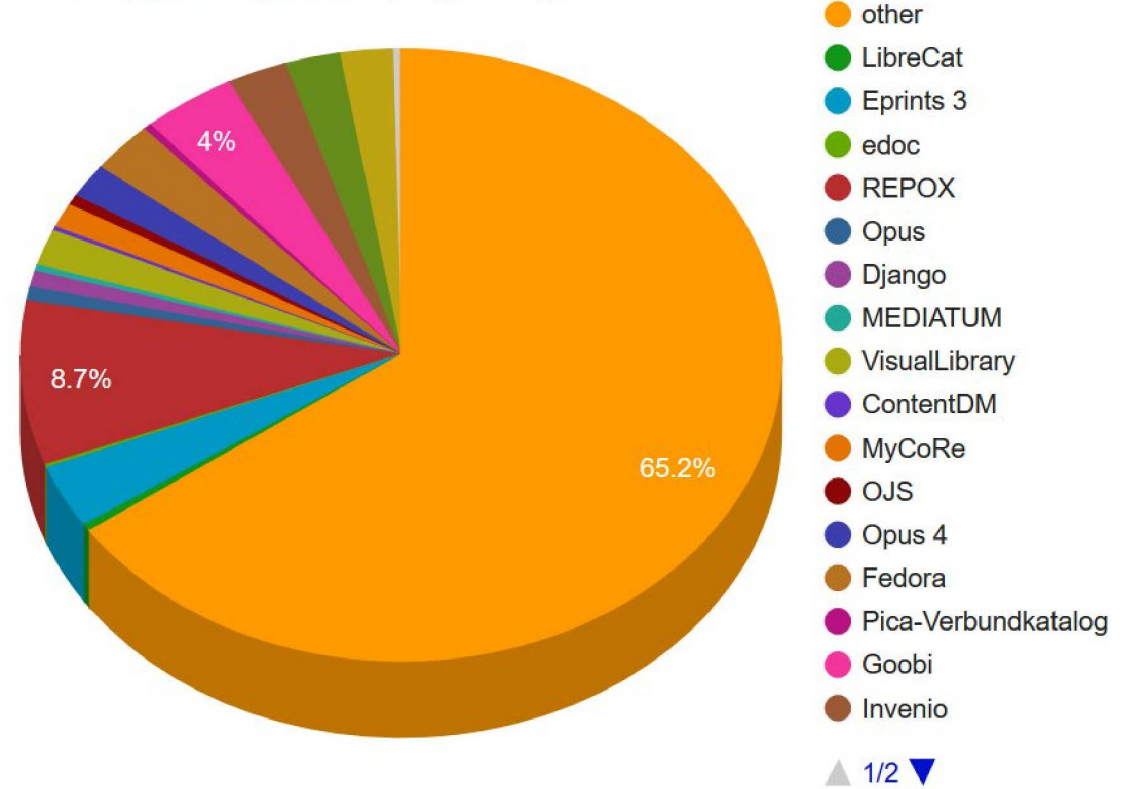

Document OA Status

Platform Systems (Number of documents)