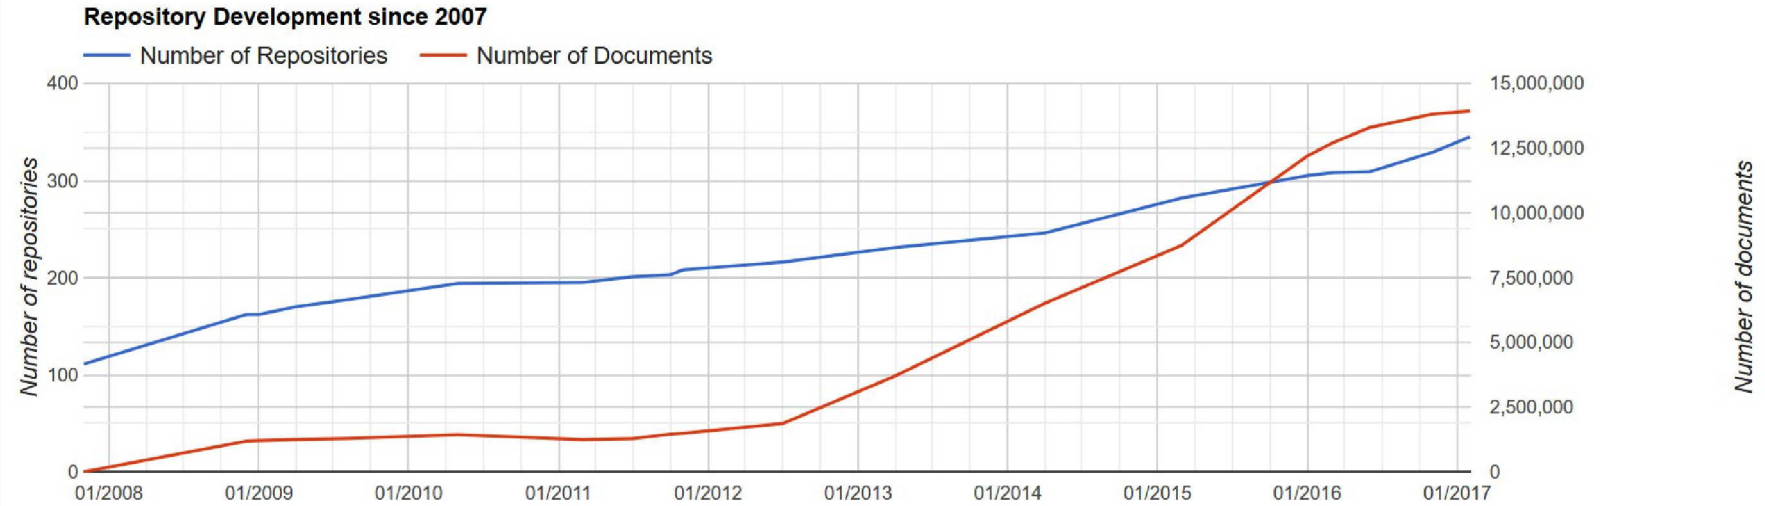

BASE

Dirk Pieper / Friedrich Summann
Bielefeld UL

BASE background

[Back to About BASE: Content Sources](#)

Germany

13426089 Documents from **348** Repositories

This means: **11.81 %** of Documents world-wide, **6.74 %** of Repositories world-wide