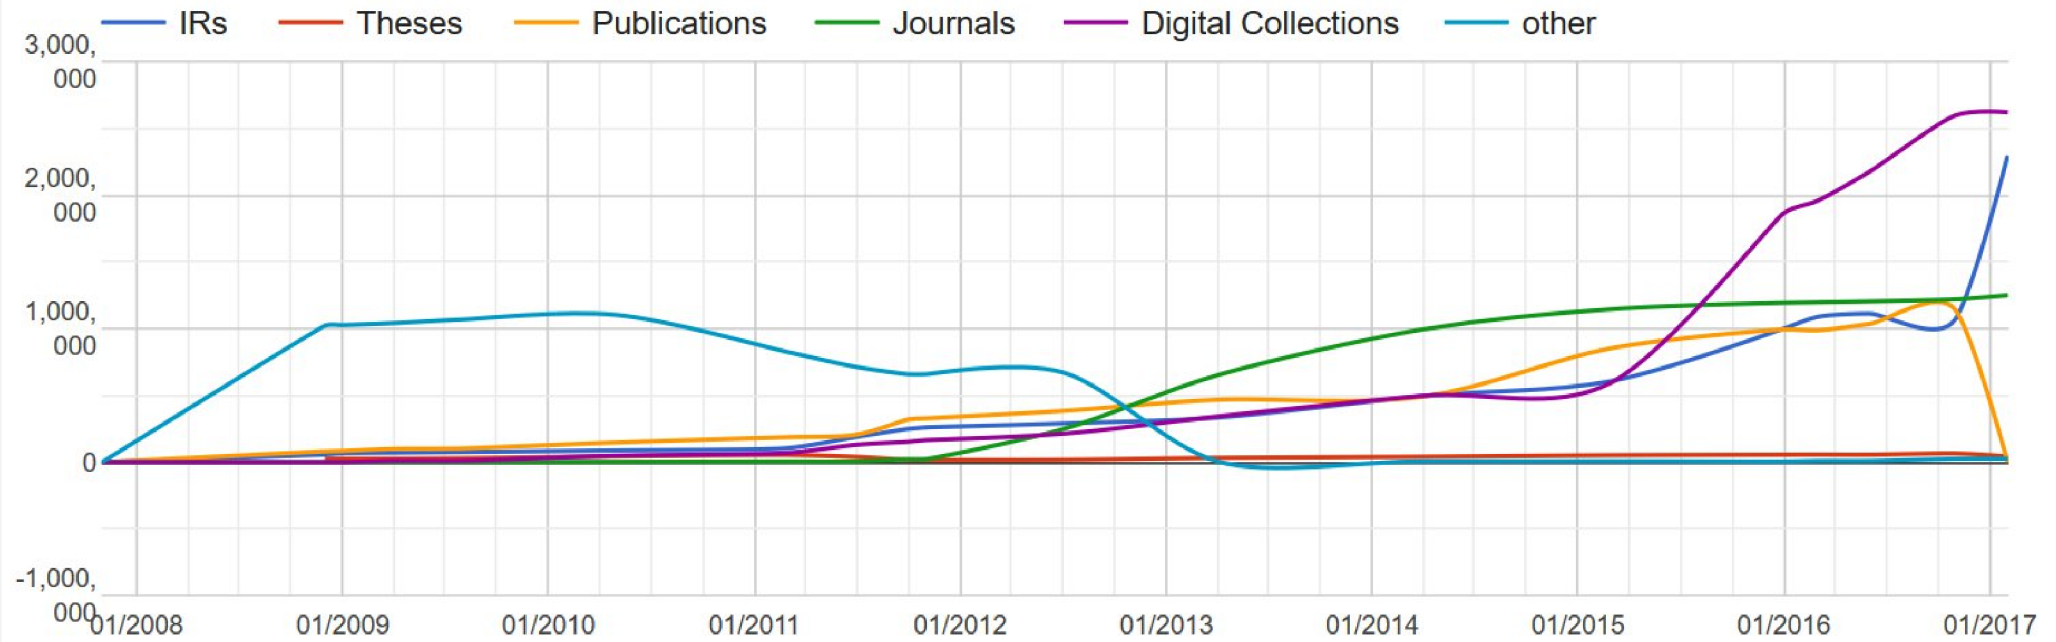

BASE

Dirk Pieper / Friedrich Summann
Bielefeld UL

BASE background

[Back to About BASE: Content Sources](#)

Germany

13426089 Documents from **348** Repositories

This means: **11.81 %** of Documents world-wide, **6.74 %** of Repositories world-wide

Repository Type Development (Number of Documents) since 2007

Platform Systems (Number of repositories)

Platform Systems (Number of documents)

Document language (Number of documents)

Document OA Status

Re-Use licences