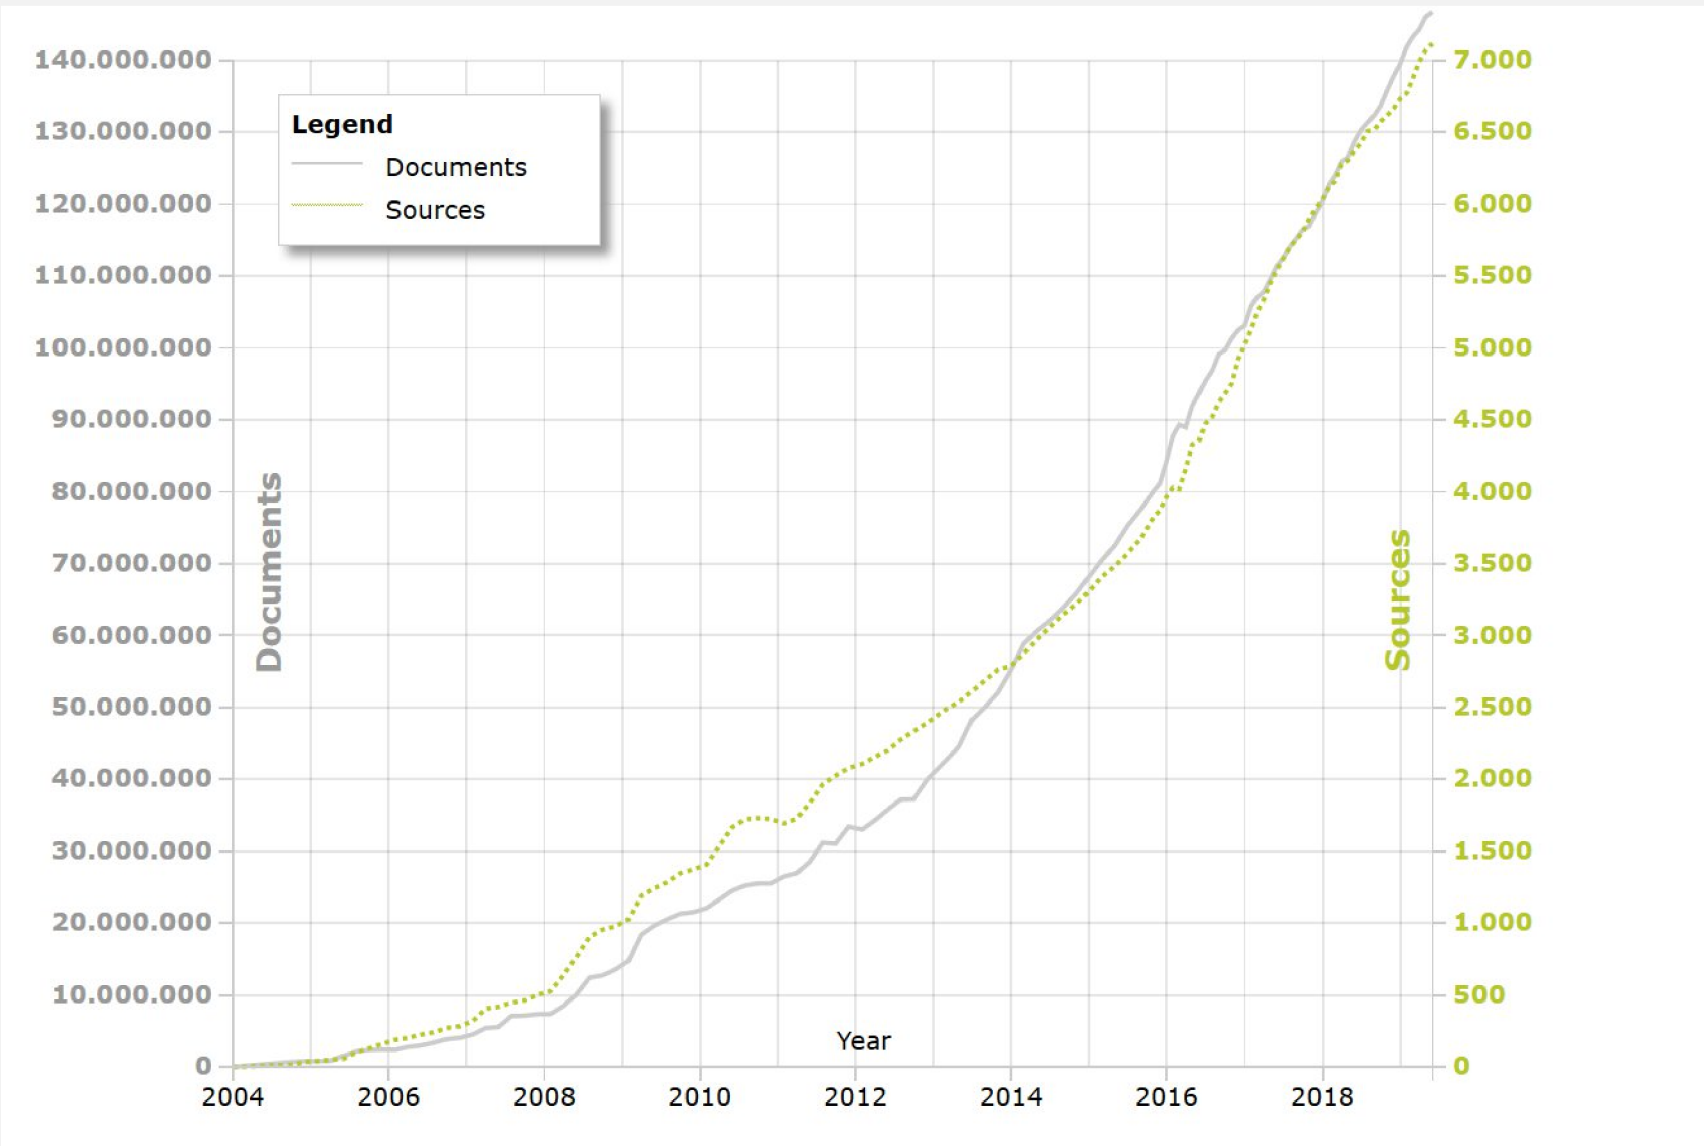

BASE

Dirk Pieper / Friedrich Summann
Bielefeld UL

BASE background

[Back to About BASE: Content Sources](#)

Germany

13426089 Documents from **348** Repositories

This means: **11.81 %** of Documents world-wide, **6.74 %** of Repositories world-wide

Repository Type Development (Number of Documents) since 2007

Platform Systems (Number of repositories)

Platform Systems (Number of documents)

Document language (Number of documents)

Document OA Status

Re-Use licences