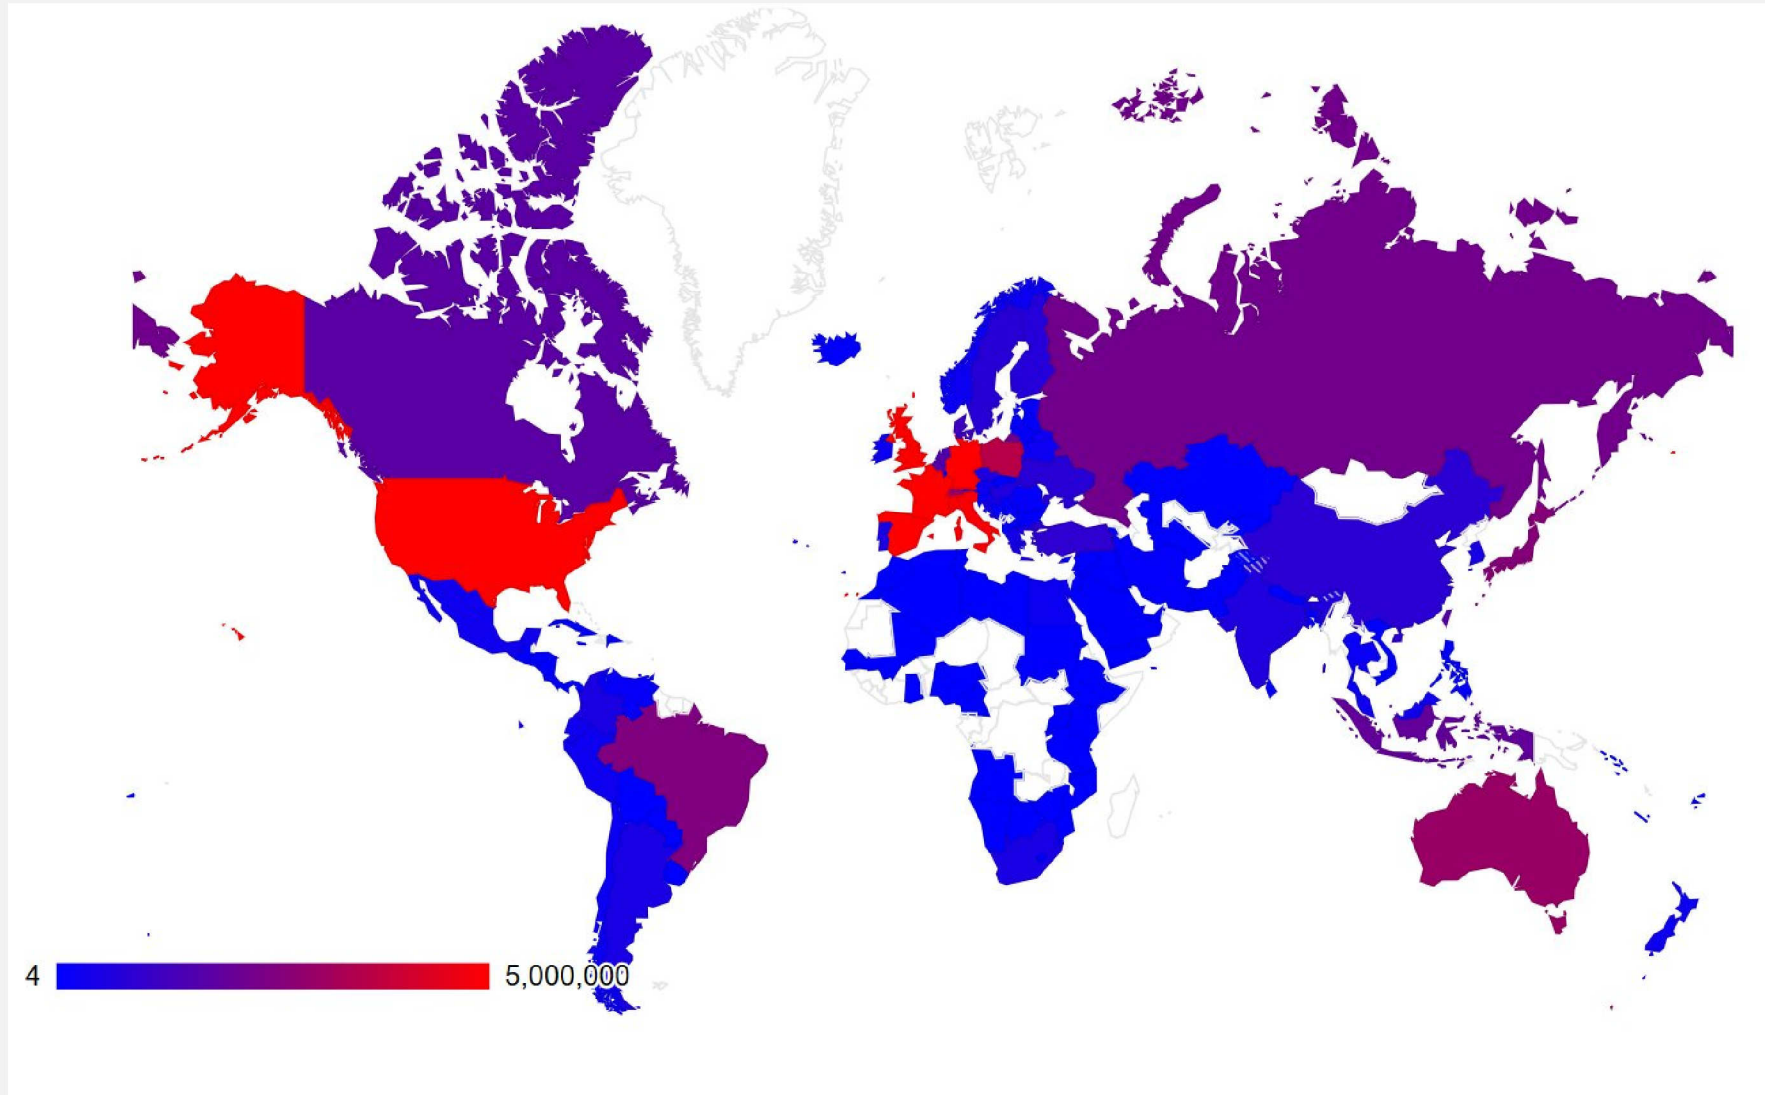

BASE

Dirk Pieper / Friedrich Summann
Bielefeld UL

BASE background

[Back to About BASE: Content Sources](#)

Germany

13426089 Documents from **348** Repositories

This means: **11.81 %** of Documents world-wide, **6.74 %** of Repositories world-wide