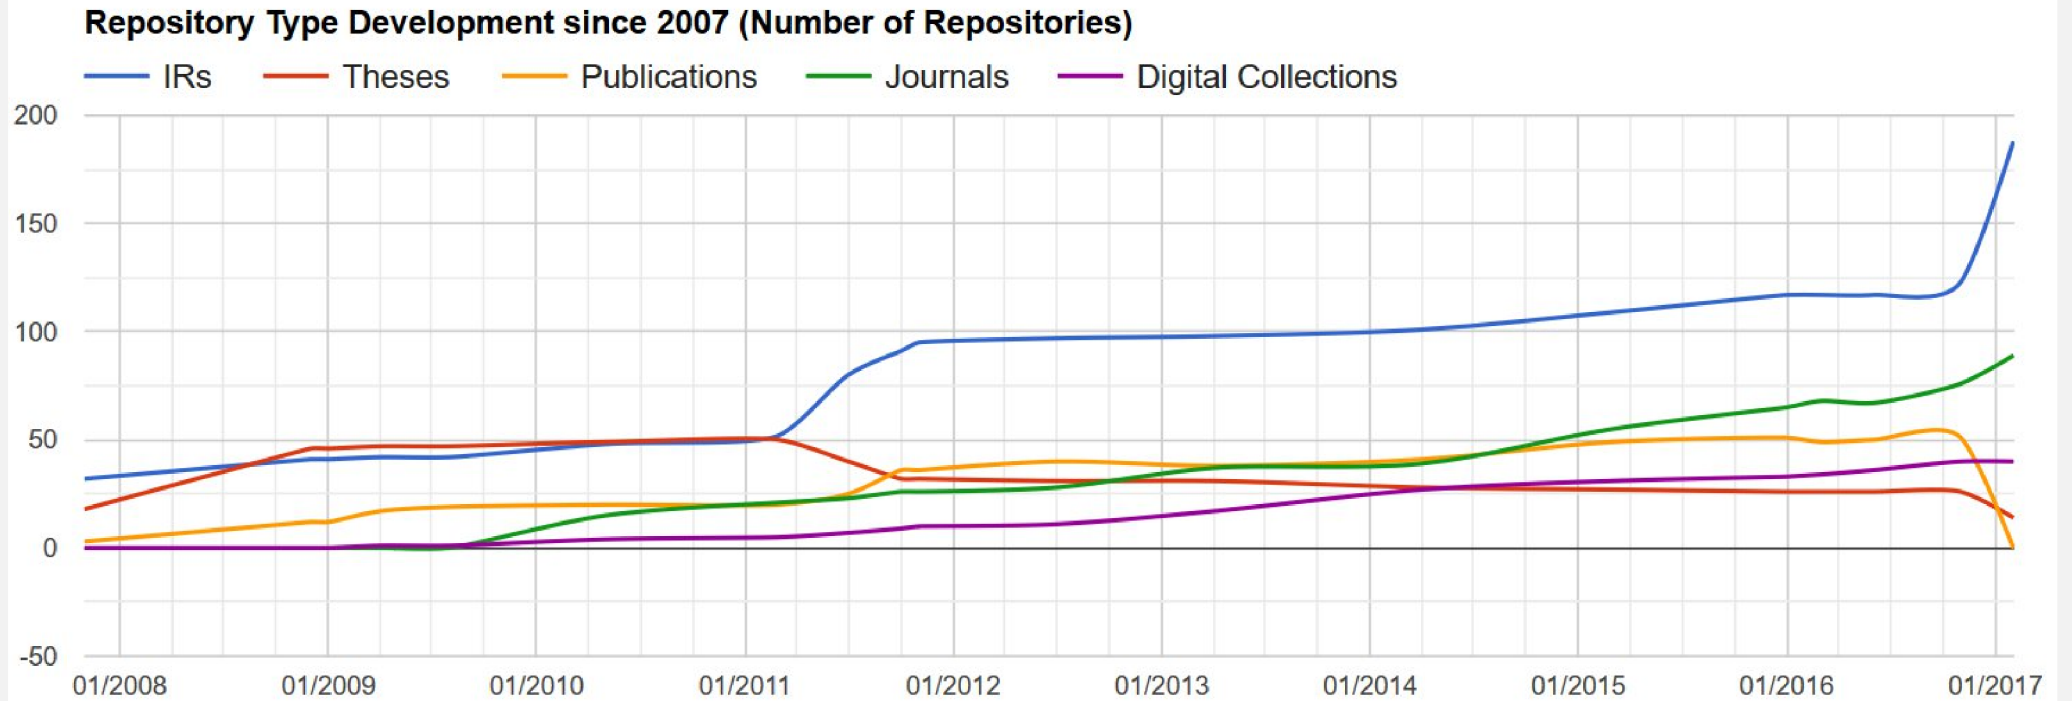

BASE

Dirk Pieper / Friedrich Summann
Bielefeld UL

BASE background

[Back to About BASE: Content Sources](#)

Germany

13426089 Documents from **348** Repositories

This means: **11.81 %** of Documents world-wide, **6.74 %** of Repositories world-wide

Repository Type Development (Number of Documents) since 2007

Platform Systems (Number of repositories)

Platform Systems (Number of documents)

Document language (Number of documents)

Document OA Status

Re-Use licences