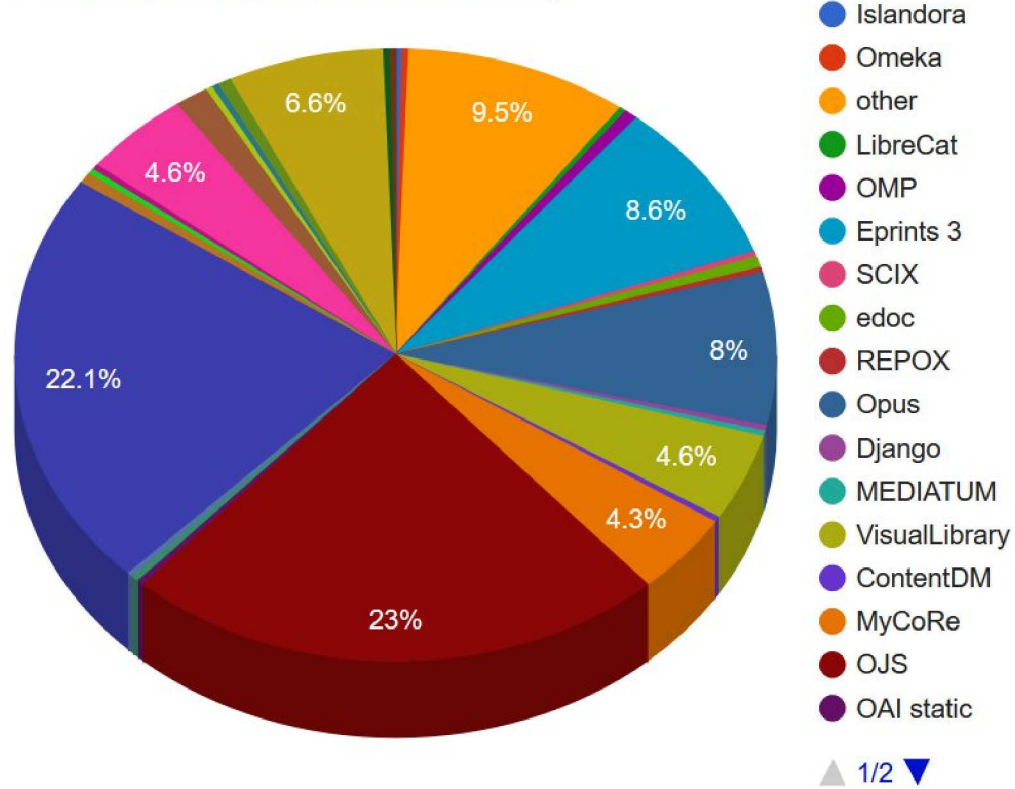

Document language (Number of documents)

Platform Systems (Number of repositories)