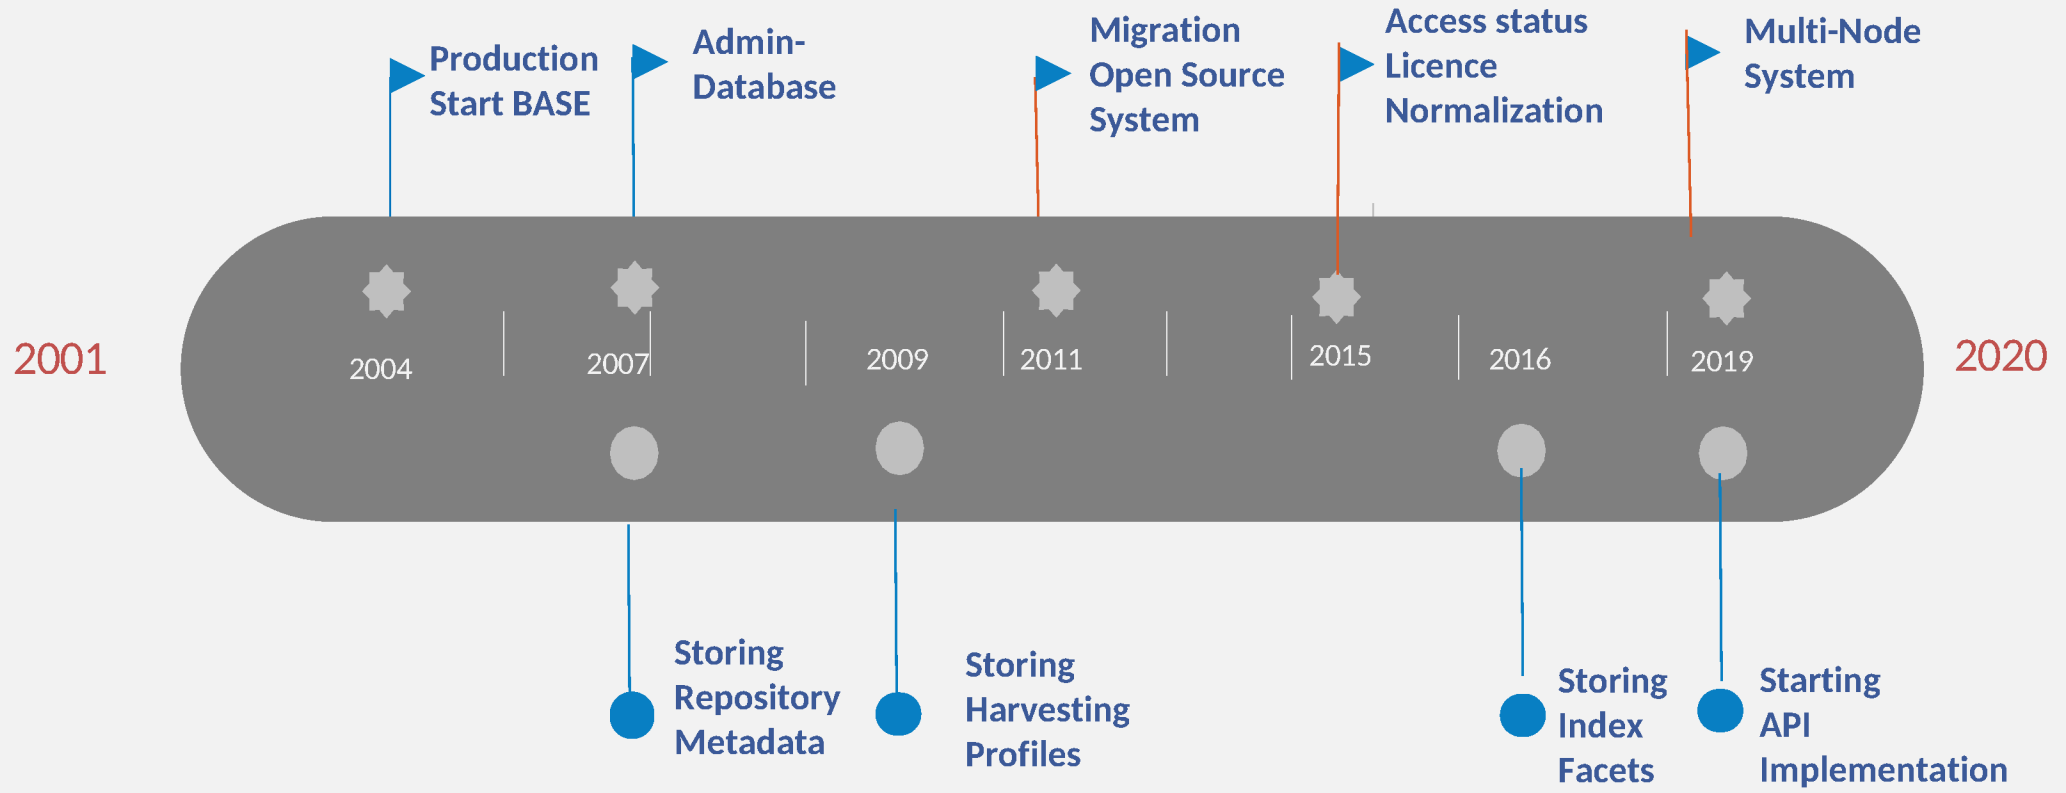

BASE

Dirk Pieper / Friedrich Summann
Bielefeld UL

BASE background

[Back to About BASE: Content Sources](#)

Germany

13426089 Documents from **348** Repositories

This means: **11.81 %** of Documents world-wide, **6.74 %** of Repositories world-wide

Repository Type Development (Number of Documents) since 2007

Platform Systems (Number of repositories)

Platform Systems (Number of documents)

Document language (Number of documents)

Document OA Status

Re-Use licences