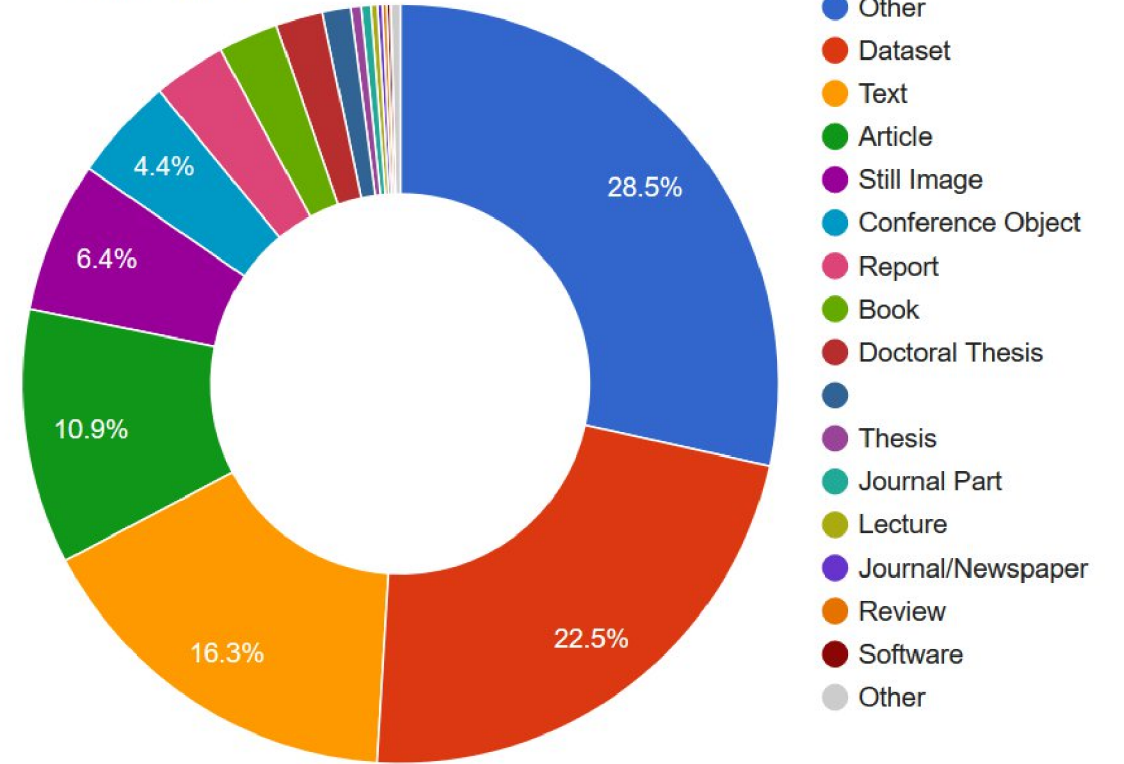

Publication Types

Used Platforms

Repository Types