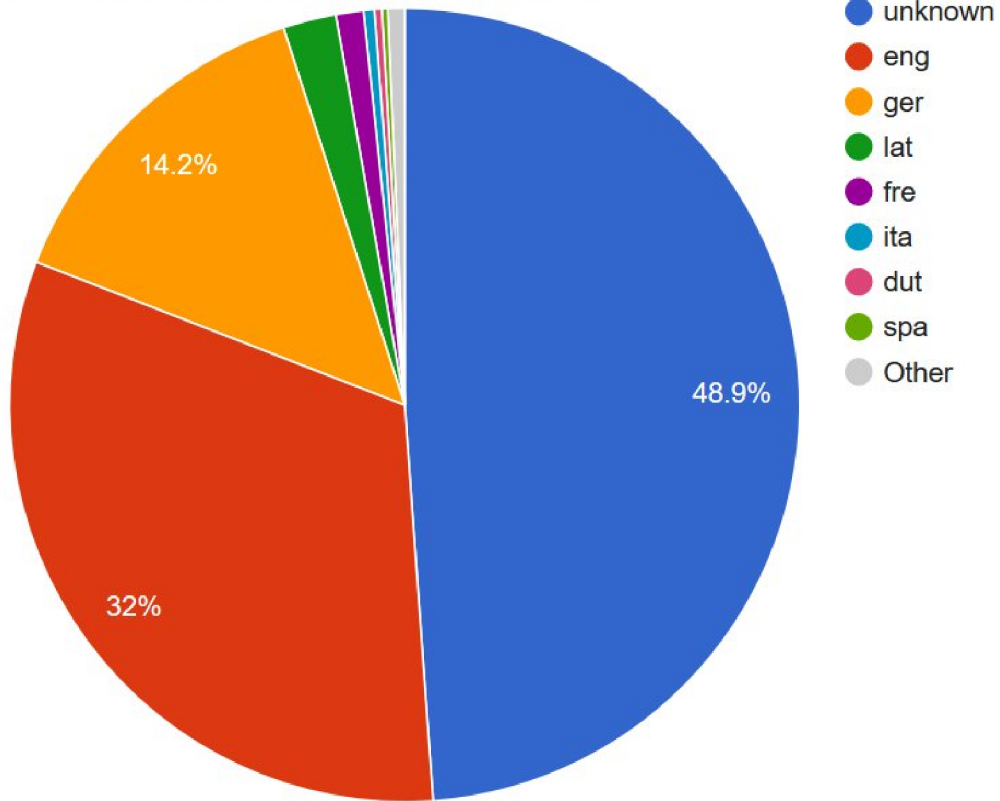

BASE

Dirk Pieper / Friedrich Summann
Bielefeld UL

BASE background

[Back to About BASE: Content Sources](#)

Germany

13426089 Documents from **348** Repositories

This means: **11.81 %** of Documents world-wide, **6.74 %** of Repositories world-wide

Repository Type Development (Number of Documents) since 2007

Platform Systems (Number of repositories)

Platform Systems (Number of documents)

Document language (Number of documents)

Document OA Status

Re-Use licences