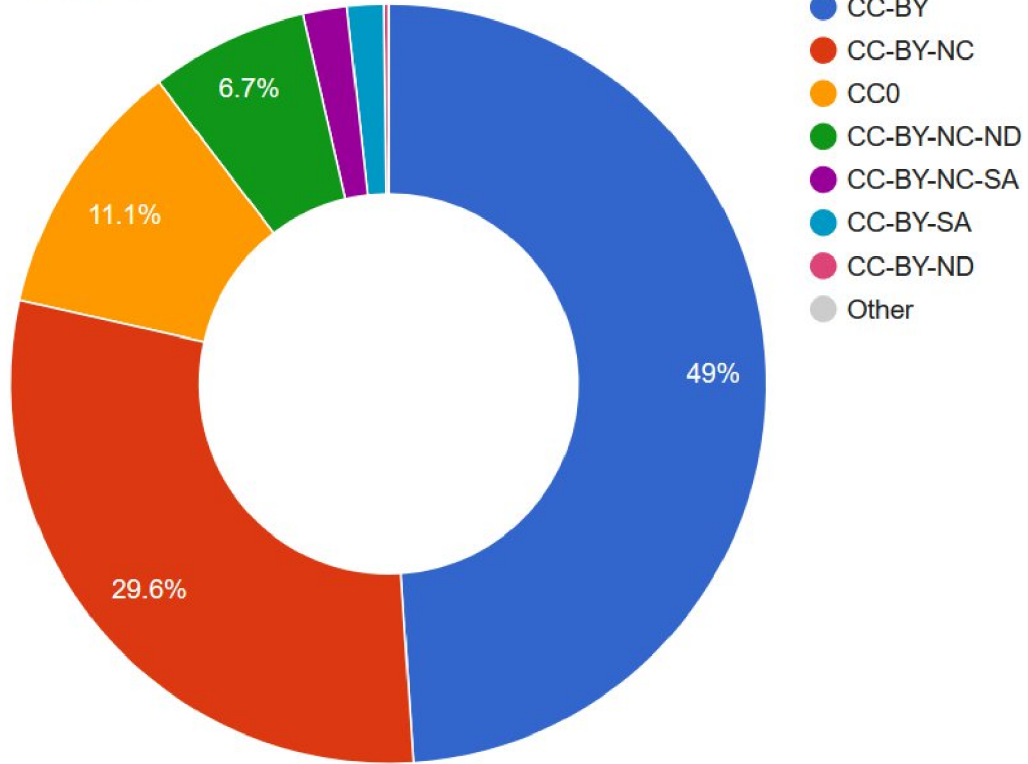

Re-Use licences