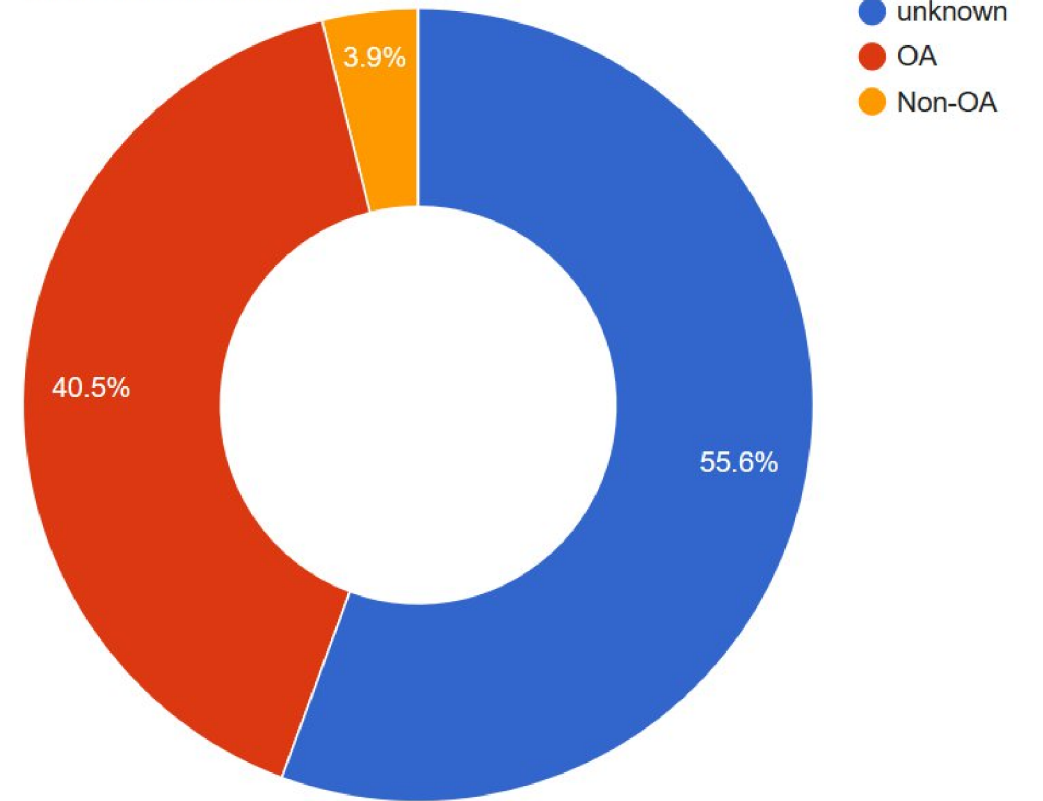

Document OA Status