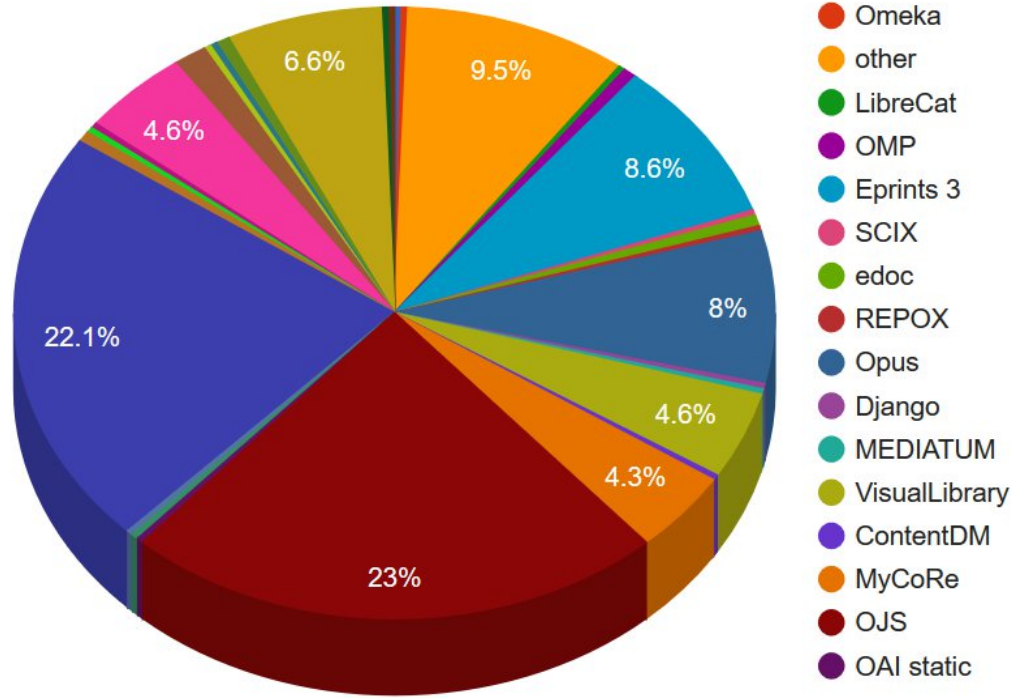

Platform Systems (Number of repositories)