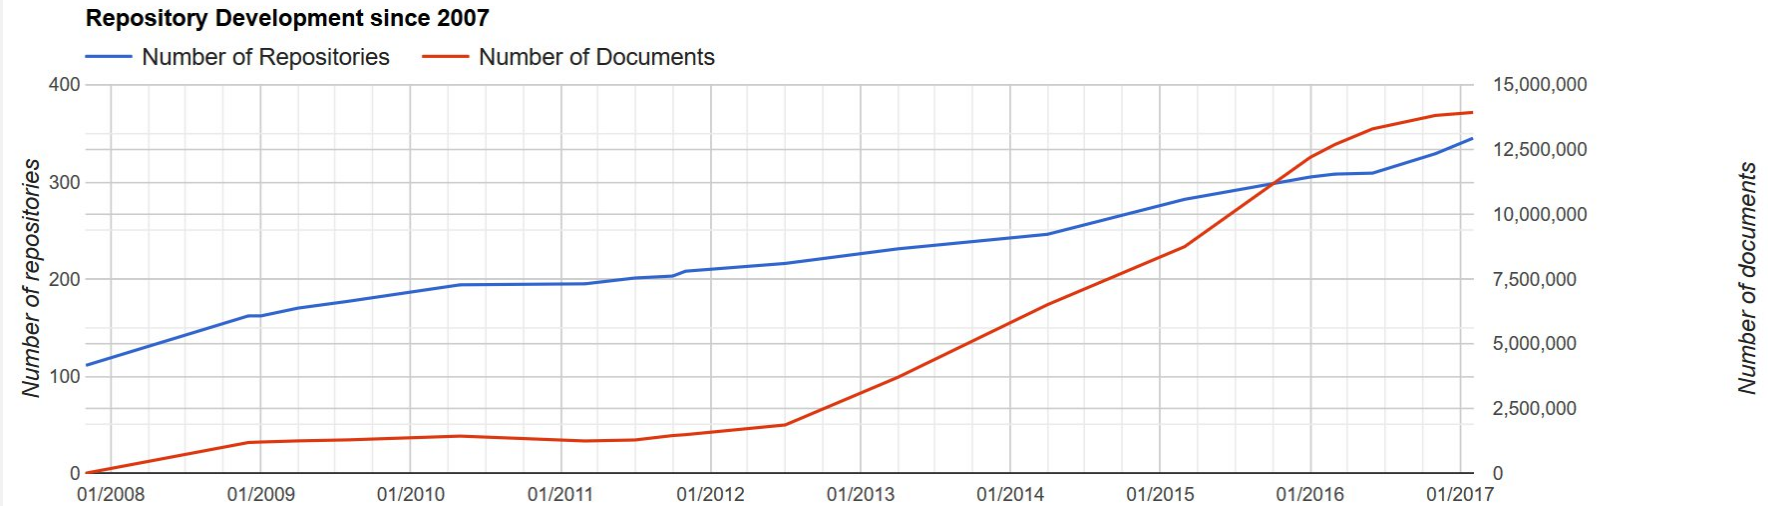

# BASE background

[Back to About BASE: Content Sources](#)

## Germany

**13426089** Documents from **348** Repositories

This means: **11.81 %** of Documents world-wide, **6.74 %** of Repositories world-wide