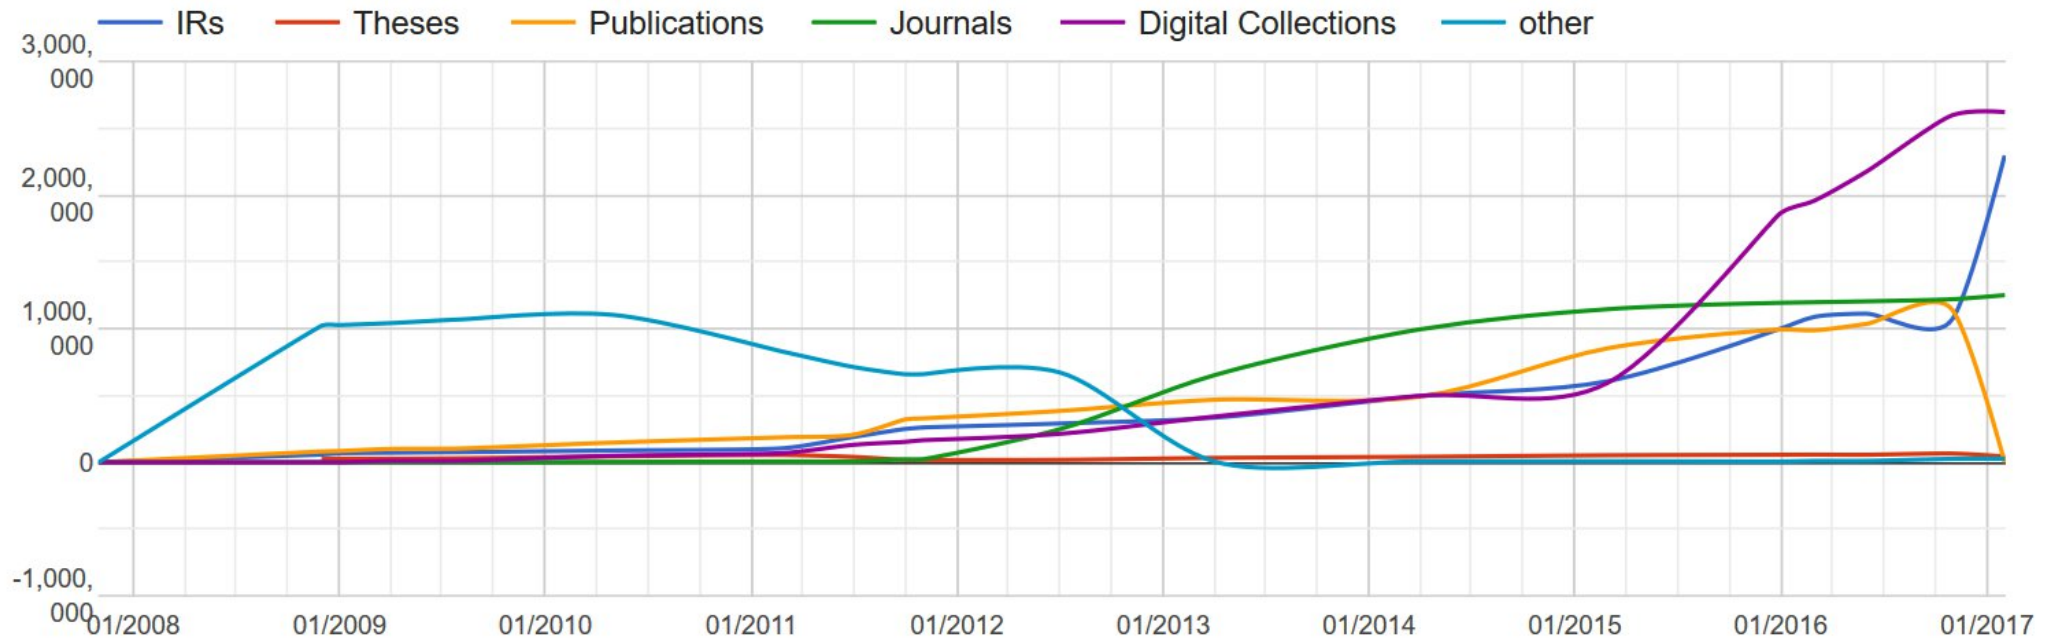

Repository Type Development (Number of Documents) since 2007