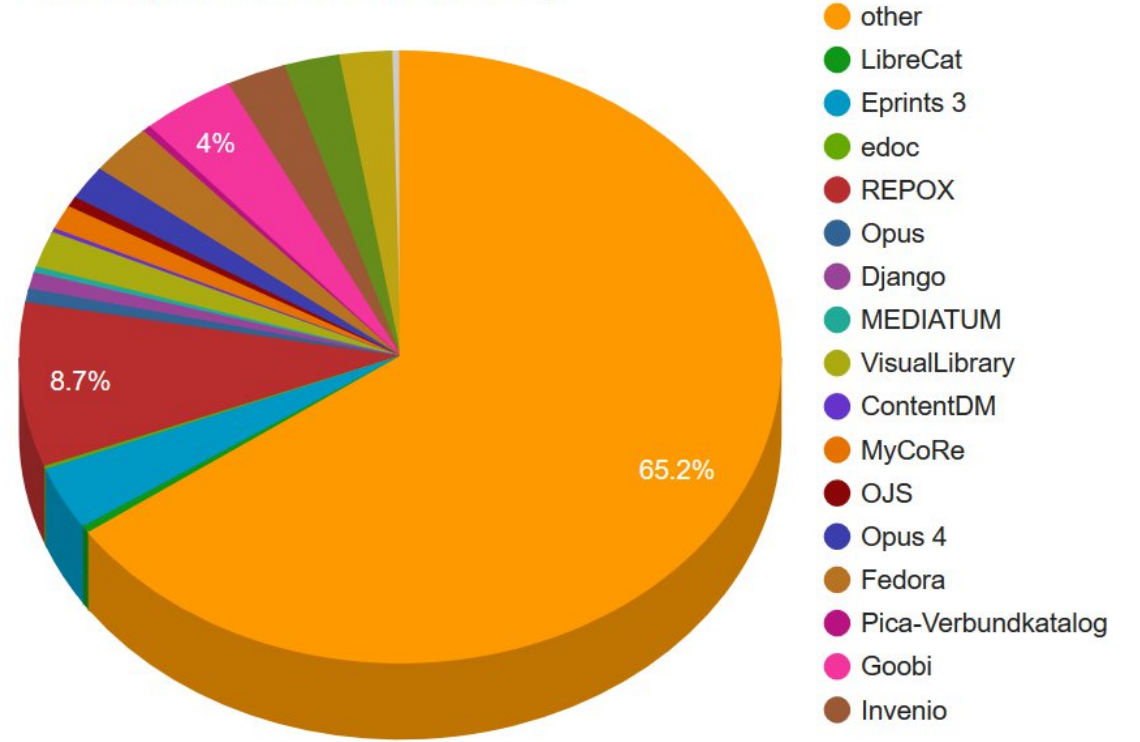

### Repository Type Development (Number of Documents) since 2007

Platform Systems (Number of repositories)

▲ 1/2 ▼

Platform Systems (Number of documents)

▲ 1/2 ▼

Document language (Number of documents)

Document OA Status