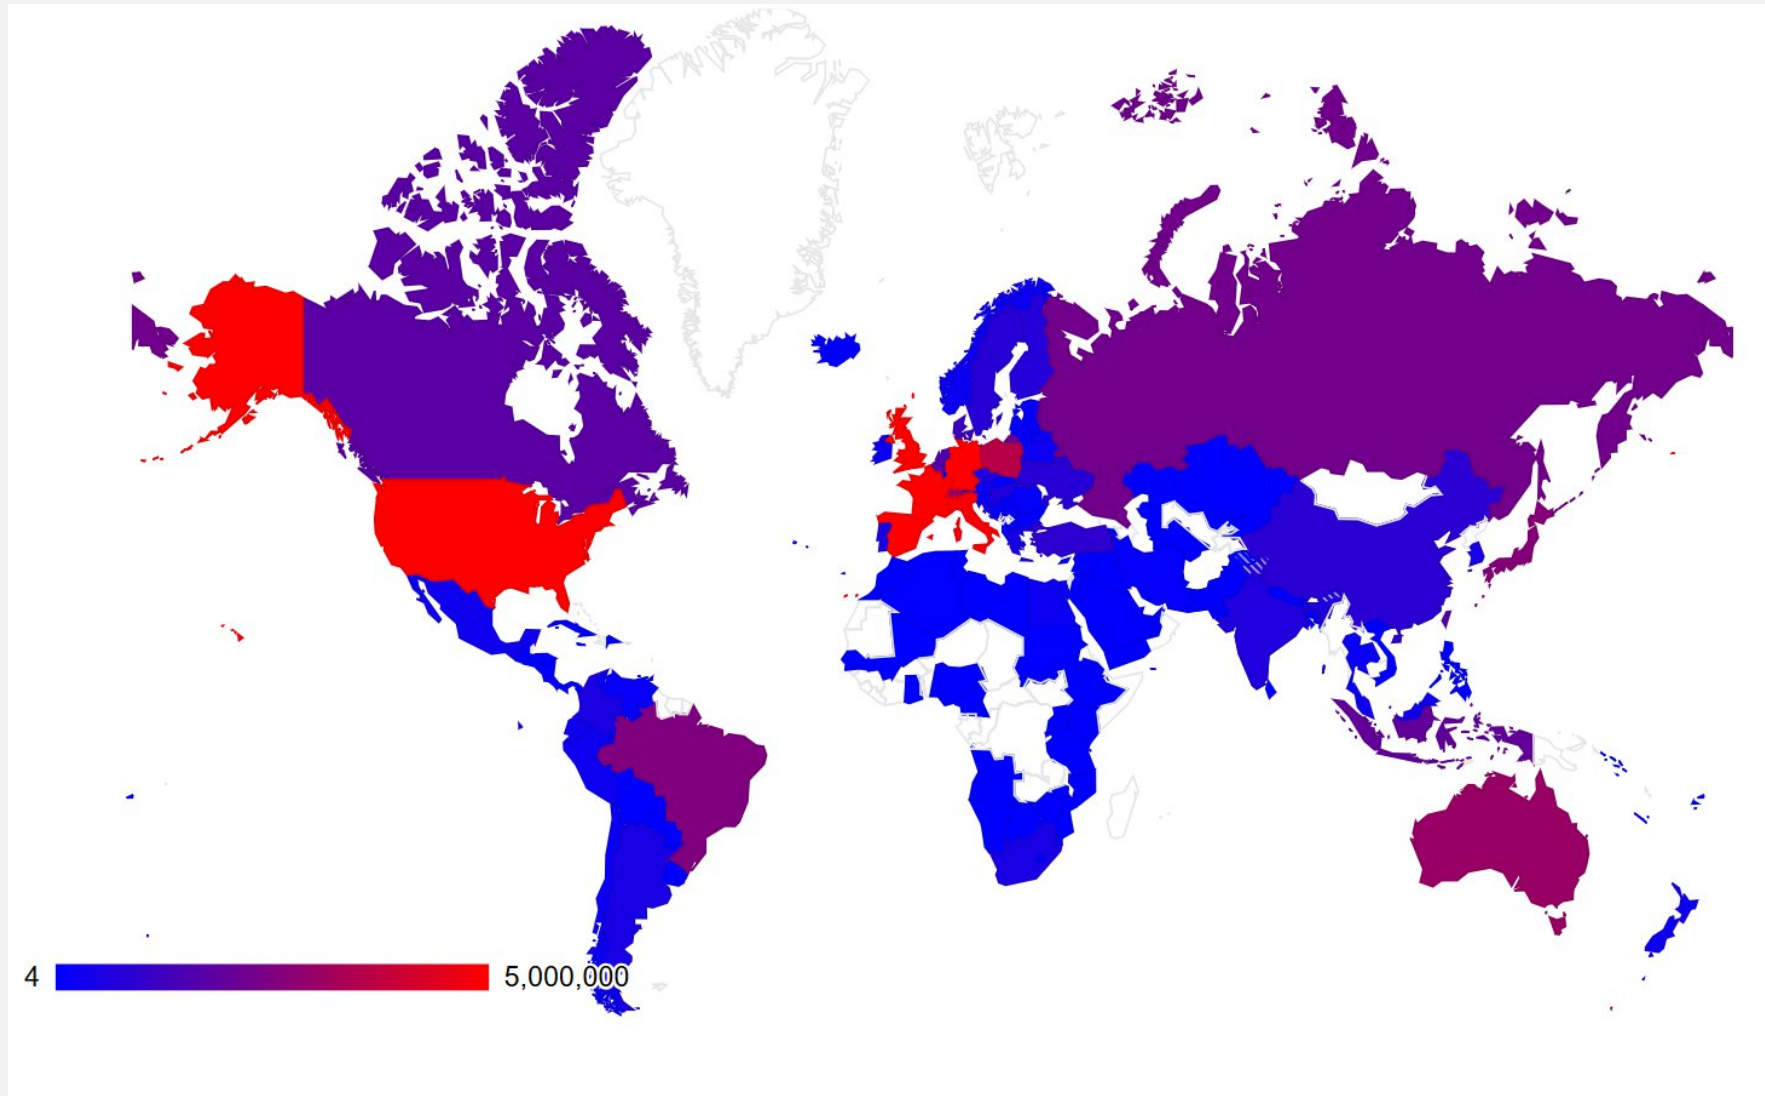

# BASE

Dirk Pieper / Friedrich Summann  
Bielefeld UL

# BASE background

[Back to About BASE: Content Sources](#)

## Germany

**13426089** Documents from **348** Repositories

This means: **11.81 %** of Documents world-wide, **6.74 %** of Repositories world-wide