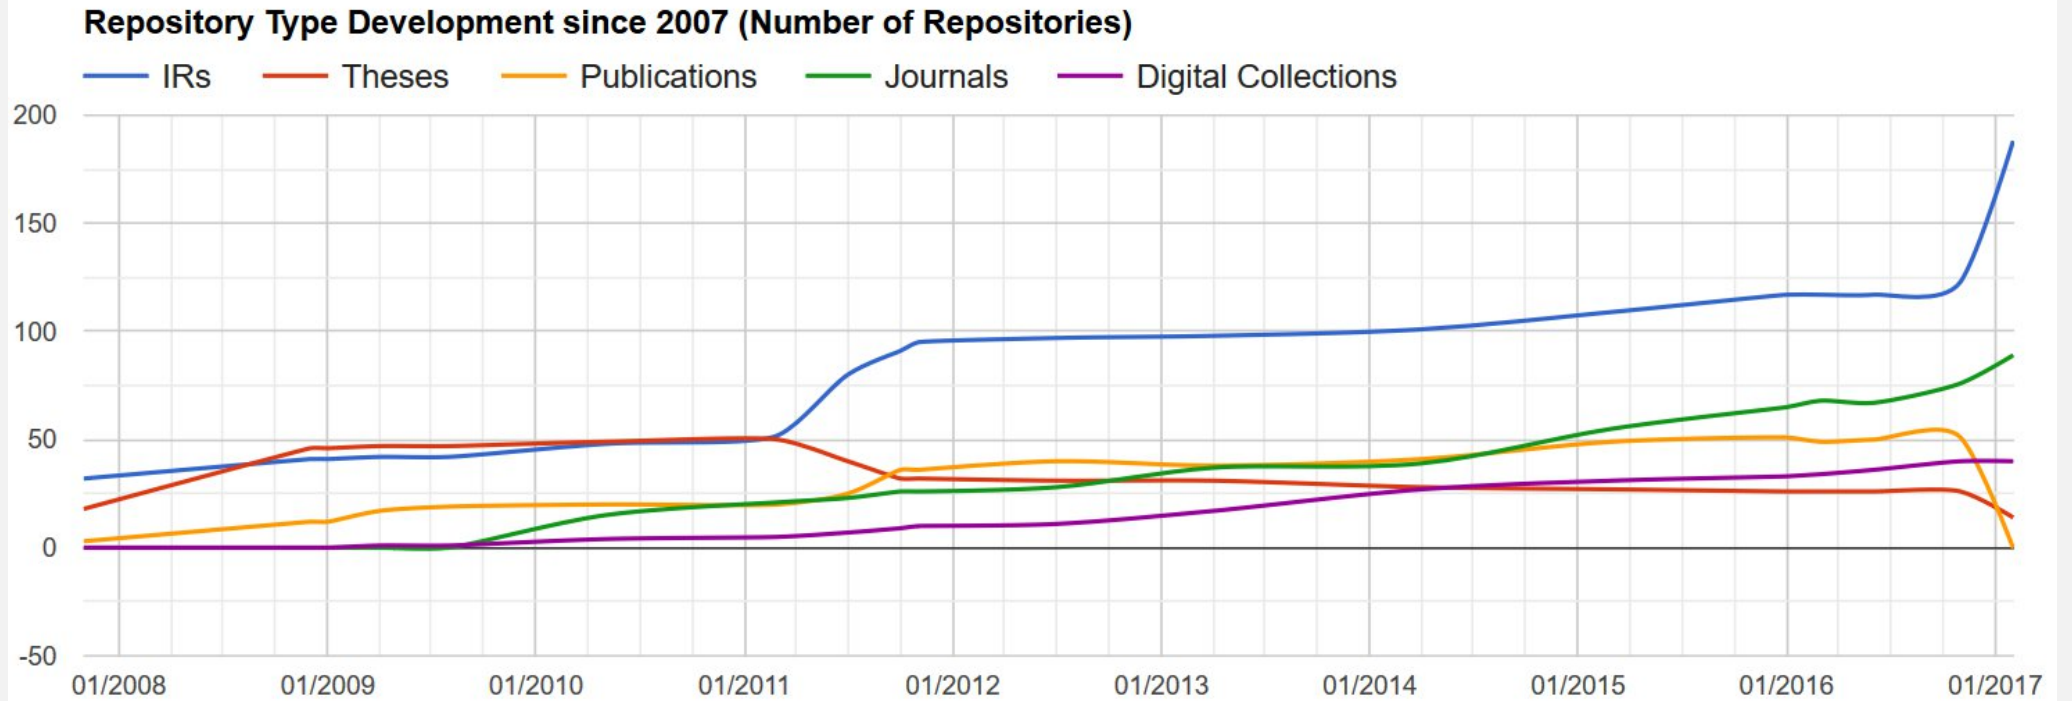

# BASE background

[Back to About BASE: Content Sources](#)

## Germany

**13426089** Documents from **348** Repositories

This means: **11.81 %** of Documents world-wide, **6.74 %** of Repositories world-wide